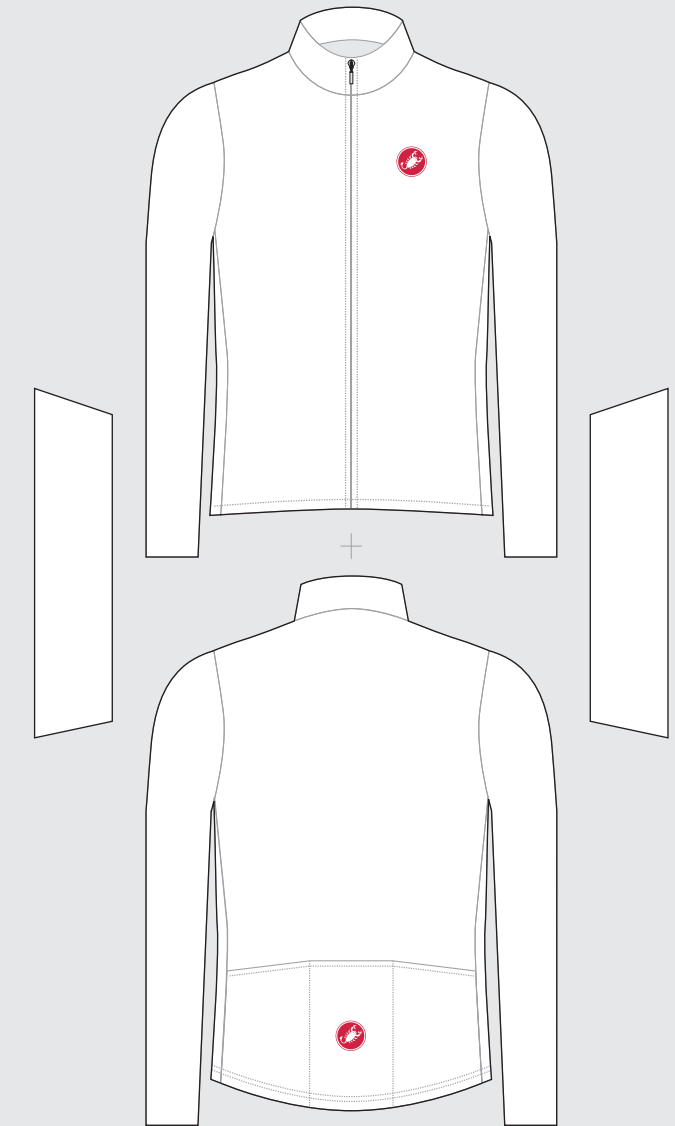

Aero Race Collar is too small to support graphics.

**AERO RACE 5.0 JERSEY  
CLIMBERS JERSEY**

**TEAM JERSEY**

**TRAINING JERSEY**

**TEAM LS JERSEY**

**CASTELLI**  
Servizio Corse

**POLICIES AND PROCEDURES**

PRODUCTION STARTS ONLY AFTER ORDER, DEPOSIT, AND ART IS APPROVED.

ART PLACEMENT IS CONSIDERED TO BE APPROXIMATE IN POSITION AND SCALE. CASTELLI MAKES EVERY ATTEMPT TO MATCH THE LINE ART AS CLOSELY AS POSSIBLE TO THE FINISHED PRODUCT. DESIGN ELEMENTS THAT CROSS SEAM LINES CANNOT BE GUARANTEED TO LINE UP ON THE FINISHED PRODUCT.