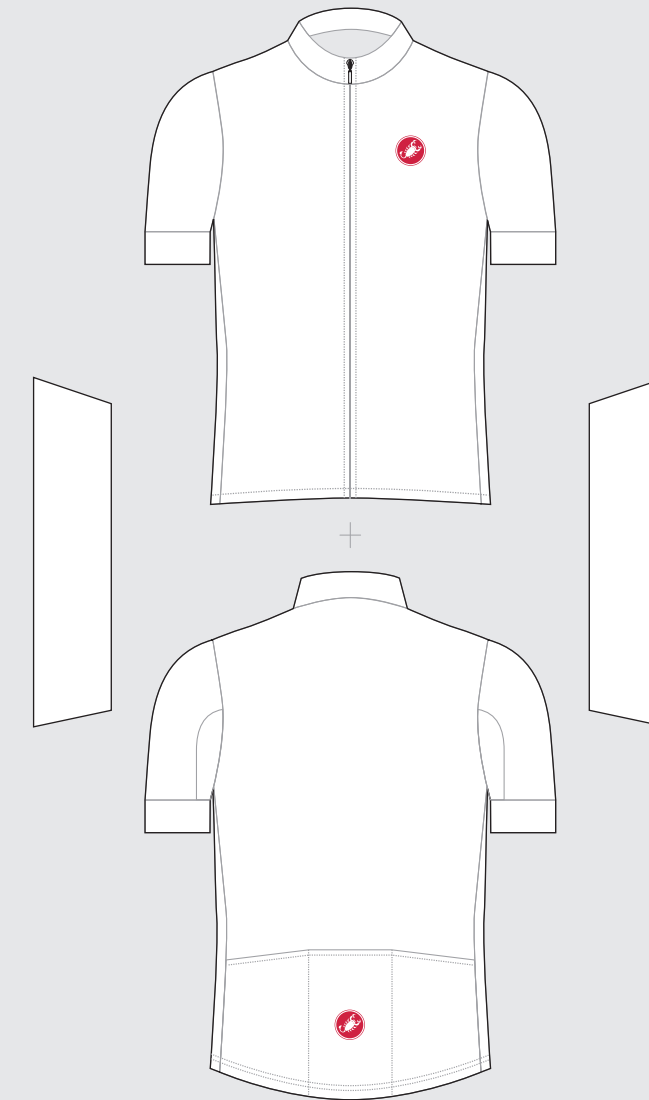

Aero Race Collar is too small to support graphics.

**AERO RACE 5.0 JERSEY  
CLIMBERS JERSEY**

**TEAM JERSEY**

**TRAINING JERSEY**

**TEAM LS JERSEY**

**CASTELLI**  
Servizio Corse

**POLICIES AND PROCEDURES**

PRODUCTION STARTS ONLY AFTER ORDER, DEPOSIT, AND ART IS APPROVED.

ART PLACEMENT IS CONSIDERED TO BE APPROXIMATE IN POSITION AND SCALE. CASTELLI MAKES EVERY ATTEMPT TO MATCH THE LINE ART AS CLOSELY AS POSSIBLE TO THE FINISHED PRODUCT. DESIGN ELEMENTS THAT CROSS SEAM LINES CANNOT BE GUARANTEED TO LINE UP ON THE FINISHED PRODUCT.