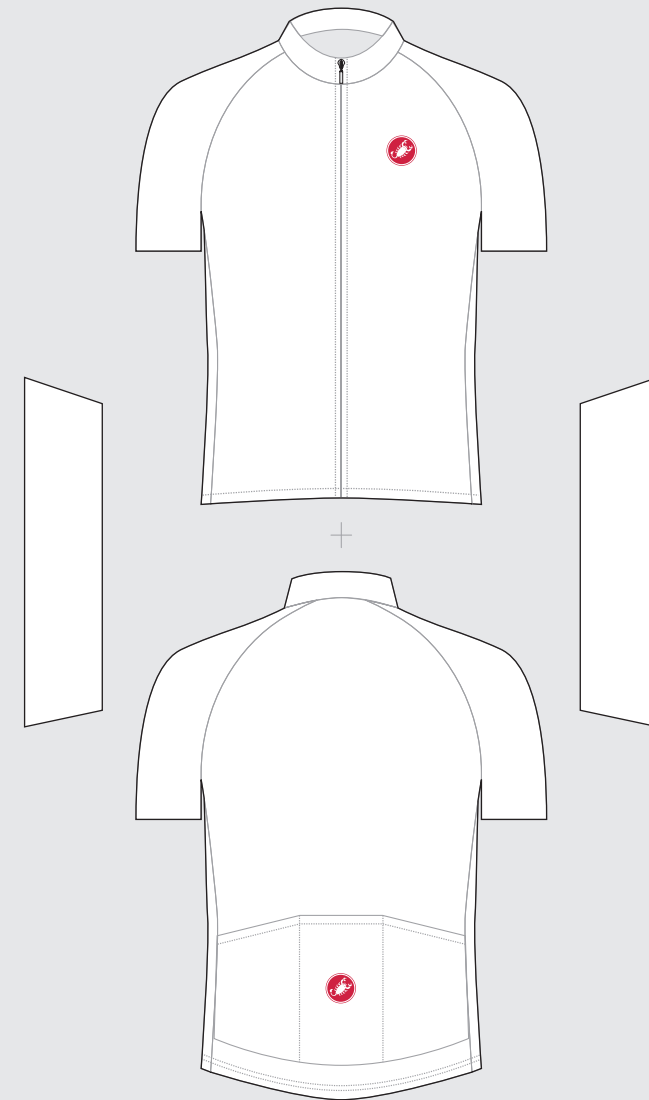

Aero Race Collar is too small to support graphics.

**AERO RACE 5.0 JERSEY  
CLIMBERS JERSEY**

**TEAM JERSEY**

**TRAINING JERSEY**

**TEAM LS JERSEY**

**CASTELLI**  
Servizio Corse

**POLICIES AND PROCEDURES**

PRODUCTION STARTS ONLY AFTER ORDER, DEPOSIT, AND ART IS APPROVED.

ART PLACEMENT IS CONSIDERED TO BE APPROXIMATE IN POSITION AND SCALE. CASTELLI MAKES EVERY ATTEMPT TO MATCH THE LINE ART AS CLOSELY AS POSSIBLE TO THE FINISHED PRODUCT. DESIGN ELEMENTS THAT CROSS SEAM LINES CANNOT BE GUARANTEED TO LINE UP ON THE FINISHED PRODUCT.

**LINE ART PANTONE (PMS) COLORS**